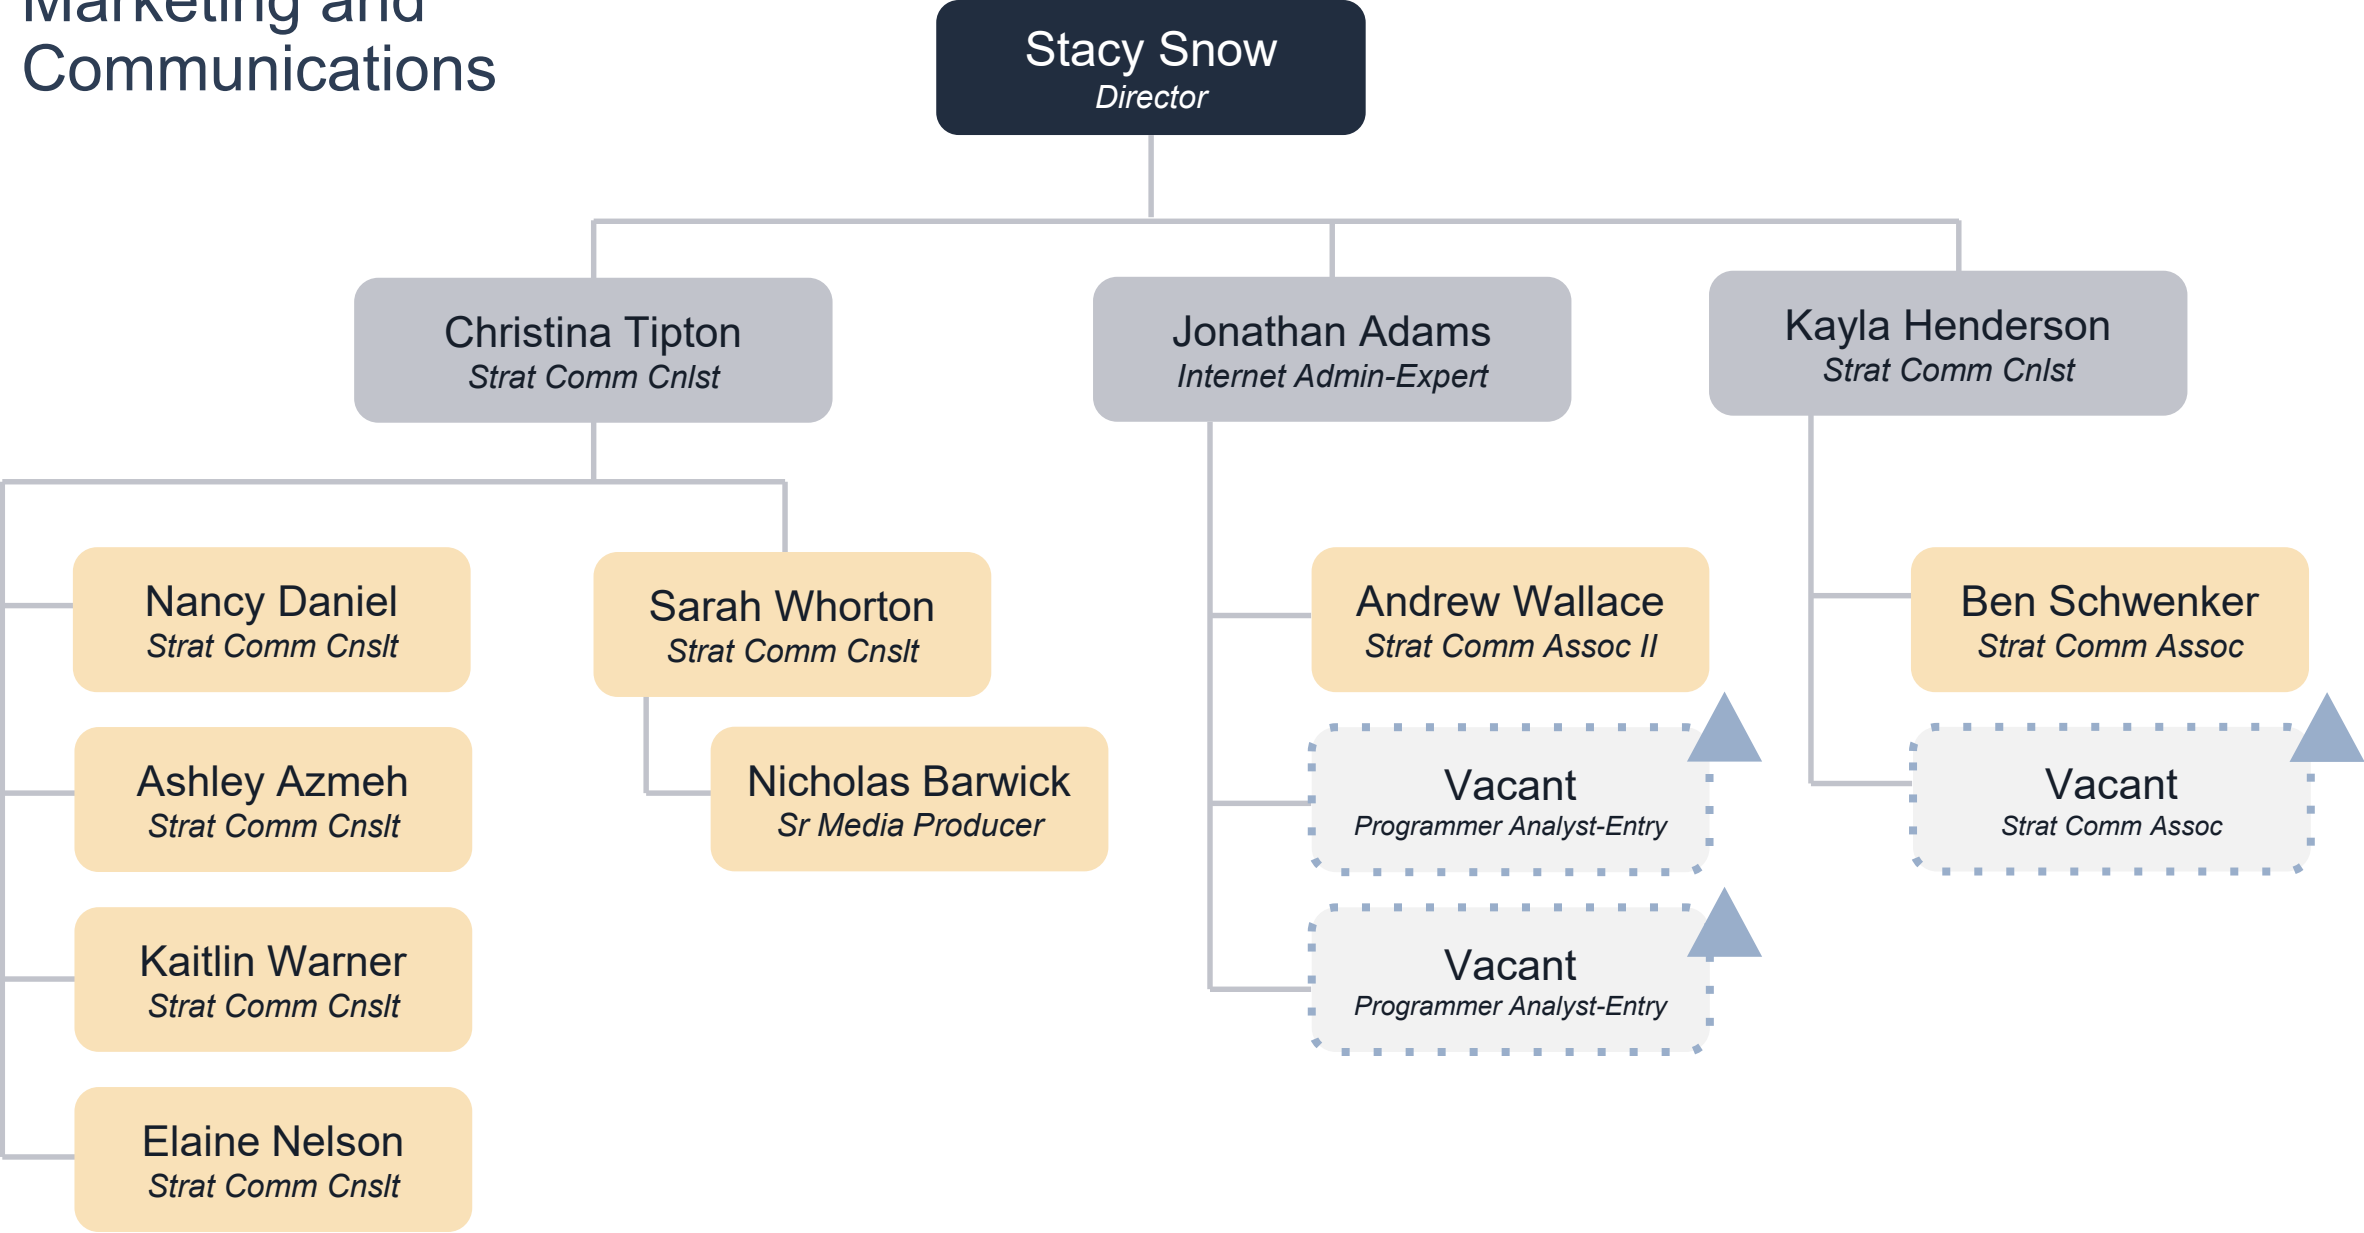

Sarah Whorton
Strat Comm Cnslt

Nicholas Barwick
Sr Media Producer

Andrew Wallace
Strat Comm Assoc II

Vacant
Programmer Analyst-Entry

Vacant
Programmer Analyst-Entry

Ben Schwenker
Strat Comm Assoc

Vacant
Strat Comm Assoc

Student Lifecycle Services

PCDS: Program Coordination Team

PCDS: Instructional Design Team

Stephanie McClelland
Sr. Director

Emily Goldstein
Director

Andrea Strong
Director

Carmen Beck
Manager

Jen Sackhoff
Manager