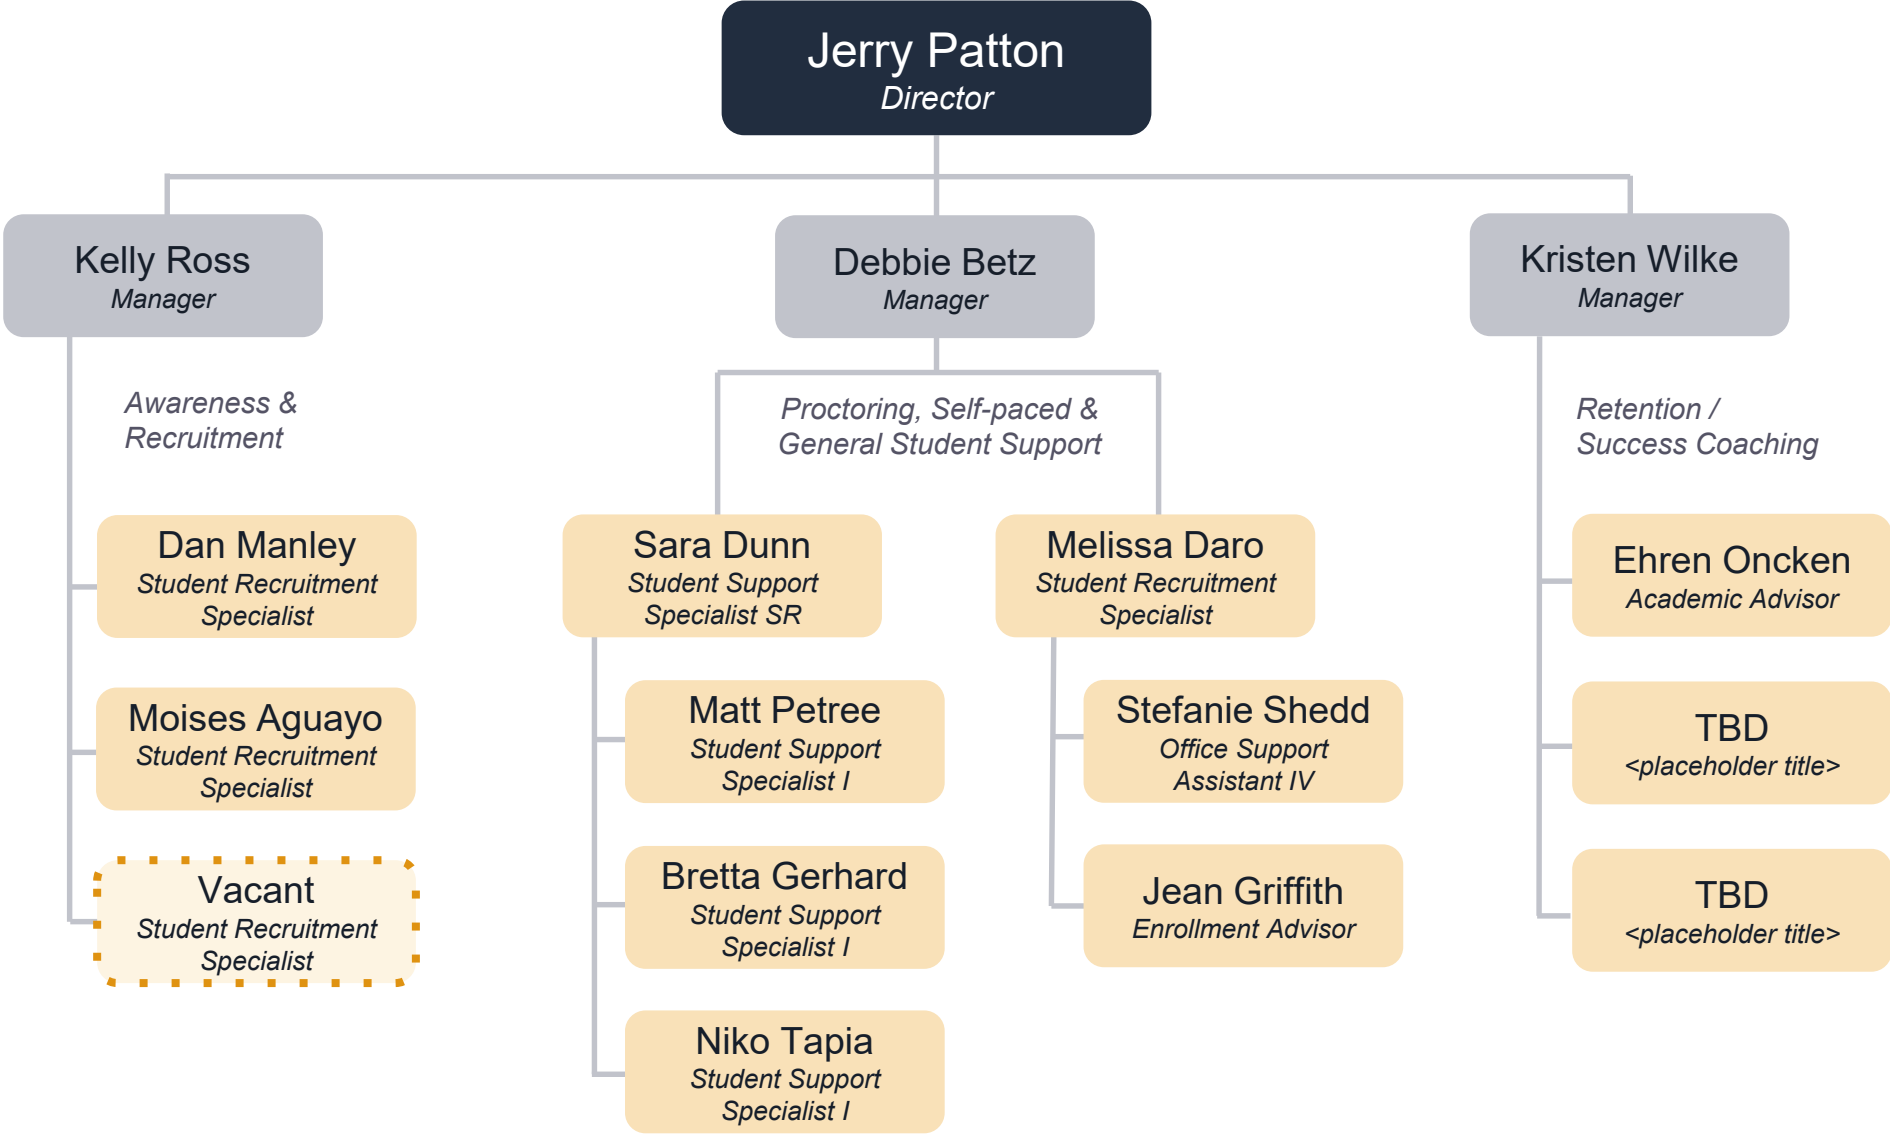

Sarah Whorton
Strat Comm Cnslt

Nicholas Barwick
Sr Media Producer

Andrew Wallace
Strat Comm Assoc II

Vacant
Programmer Analyst-Entry

Vacant
Programmer Analyst-Entry

Ben Schwenker
Strat Comm Assoc

Vacant
Strat Comm Assoc

Student Lifecycle Services

PCDS: Program Coordination Team

PCDS: Instructional Design Team

Stephanie McClelland
Sr. Director

Emily Goldstein
Director

Andrea Strong
Director

Carmen Beck
Manager

Jen Sackhoff
Manager