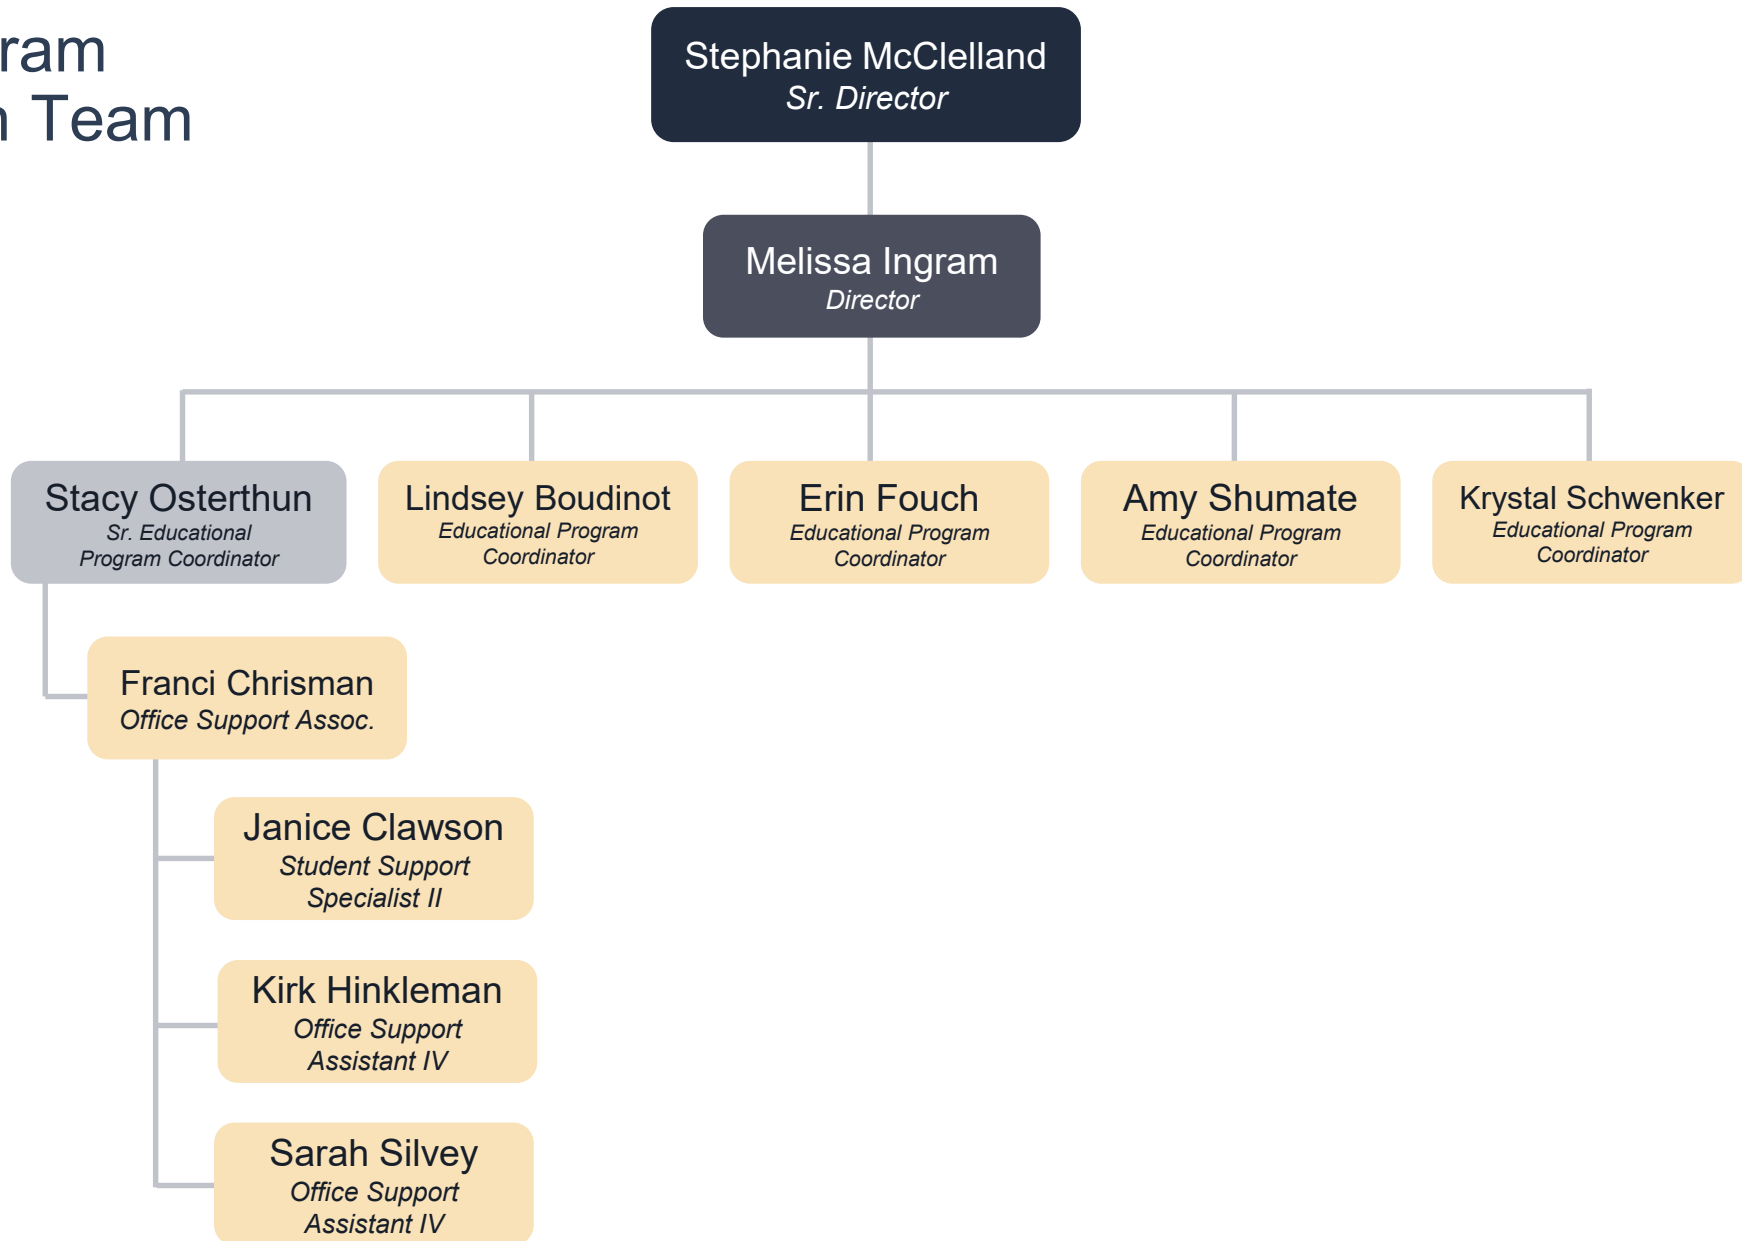

Sarah Whorton
Strat Comm Cnslt

Nicholas Barwick
Sr Media Producer

Andrew Wallace
Strat Comm Assoc II

Vacant
Programmer Analyst-Entry

Vacant
Programmer Analyst-Entry

Ben Schwenker
Strat Comm Assoc

Vacant
Strat Comm Assoc

Student Lifecycle Services

PCDS: Program Coordination Team

PCDS: Instructional Design Team

Stephanie McClelland
Sr. Director

Emily Goldstein
Director

Andrea Strong
Director

Carmen Beck
Manager

Jen Sackhoff
Manager