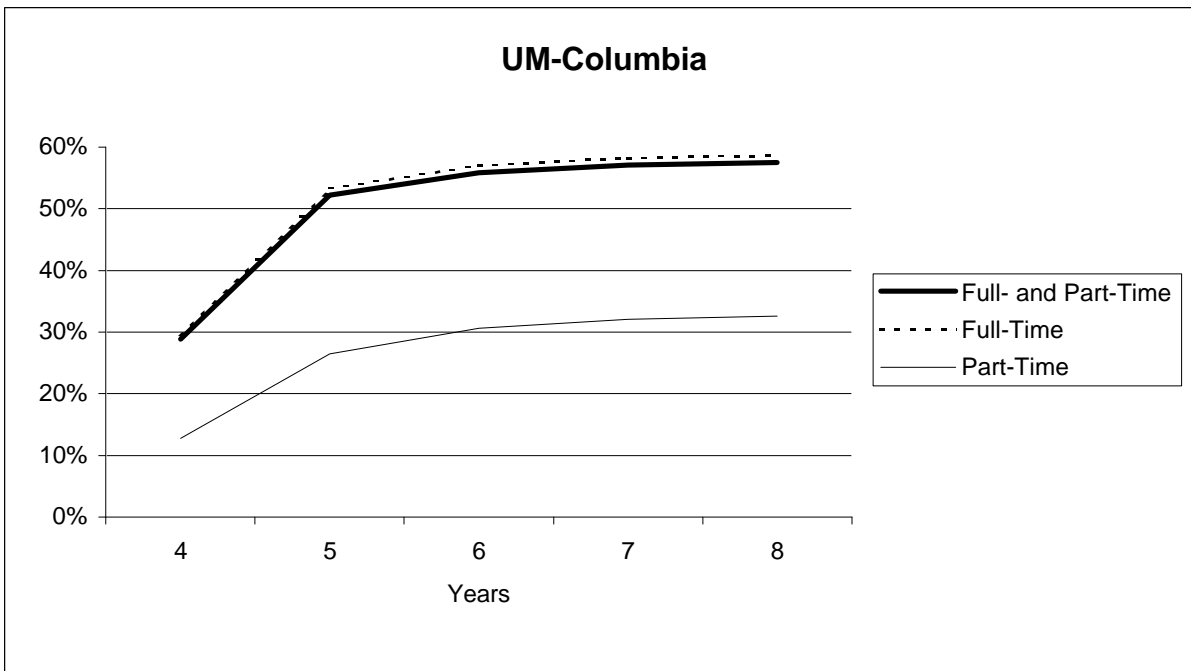

## Cumulative Graduation Rates Over Period from 4 to 8 Years for Full- and Part-time Freshmen Attending the University of Missouri-Columbia (Freshman Cohorts of 1985 Through 1989)

Campus	Fall	Number of Freshmen	Cumulative Percentage Graduating Within				
			4-Years	5-Years	6-Years	7-Years	8-Years
<b>Full- and Part-Time Students</b>							
UM-Columbia	1989	3,998	29%	54%	58%	59%	60%
	1988	4,017	30%	54%	58%	59%	59%
	1987	3,716	29%	52%	56%	57%	58%
	1986	3,491	28%	50%	54%	55%	55%
	1985	3,624	29%	50%	54%	55%	55%
	Average			29%	52%	56%	57%
<b>Full-Time Students</b>							
	1989	3,938	29%	54%	58%	60%	60%
	1988	3,944	30%	55%	58%	60%	60%
	1987	3,576	30%	53%	57%	58%	59%
	1986	3,402	28%	51%	54%	55%	56%
	1985 *						
	Average		29%	53%	57%	58%	59%
<b>Part-Time Students</b>							
	1989	60	12%	30%	32%	33%	33%
	1988	73	16%	26%	34%	34%	36%
	1987	140	17%	31%	33%	35%	36%
	1986	89	6%	19%	24%	26%	26%
	1985 *						
	Average		13%	27%	31%	32%	33%