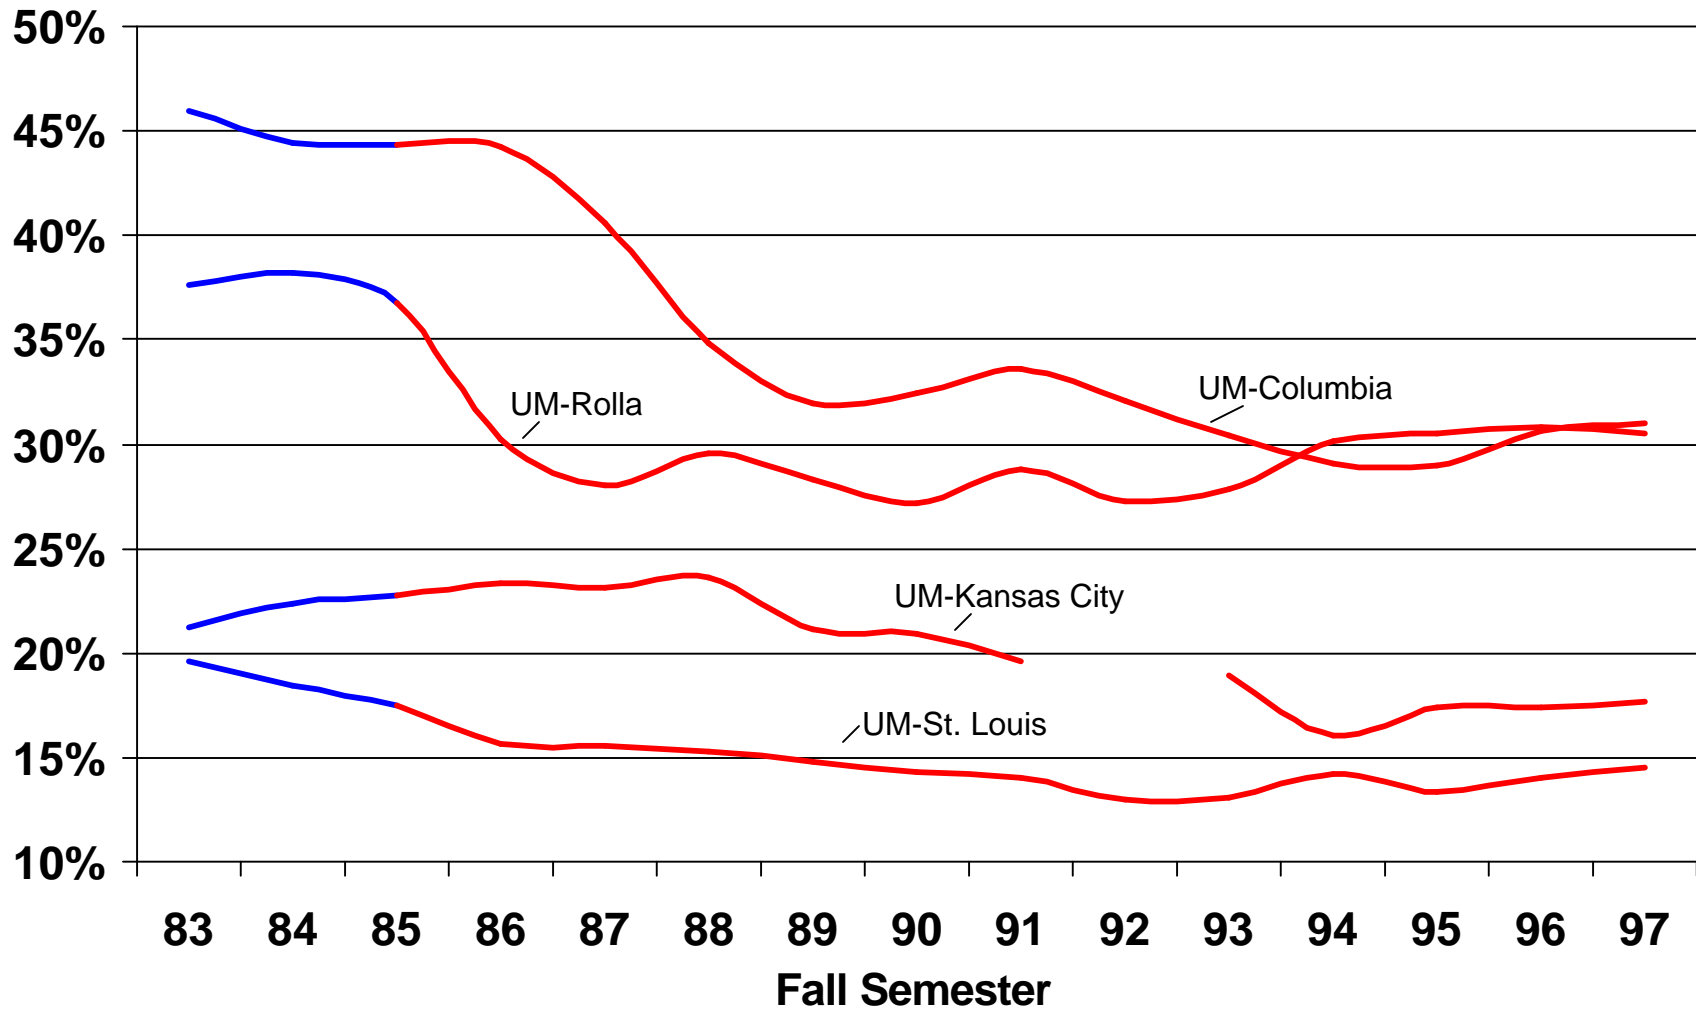

Figure 1. Percentage of Undergraduates Enrolled in 15 or 16 Credit Hours

■ Flat-Fee ■ Linear

*1992 data missing for UMKC